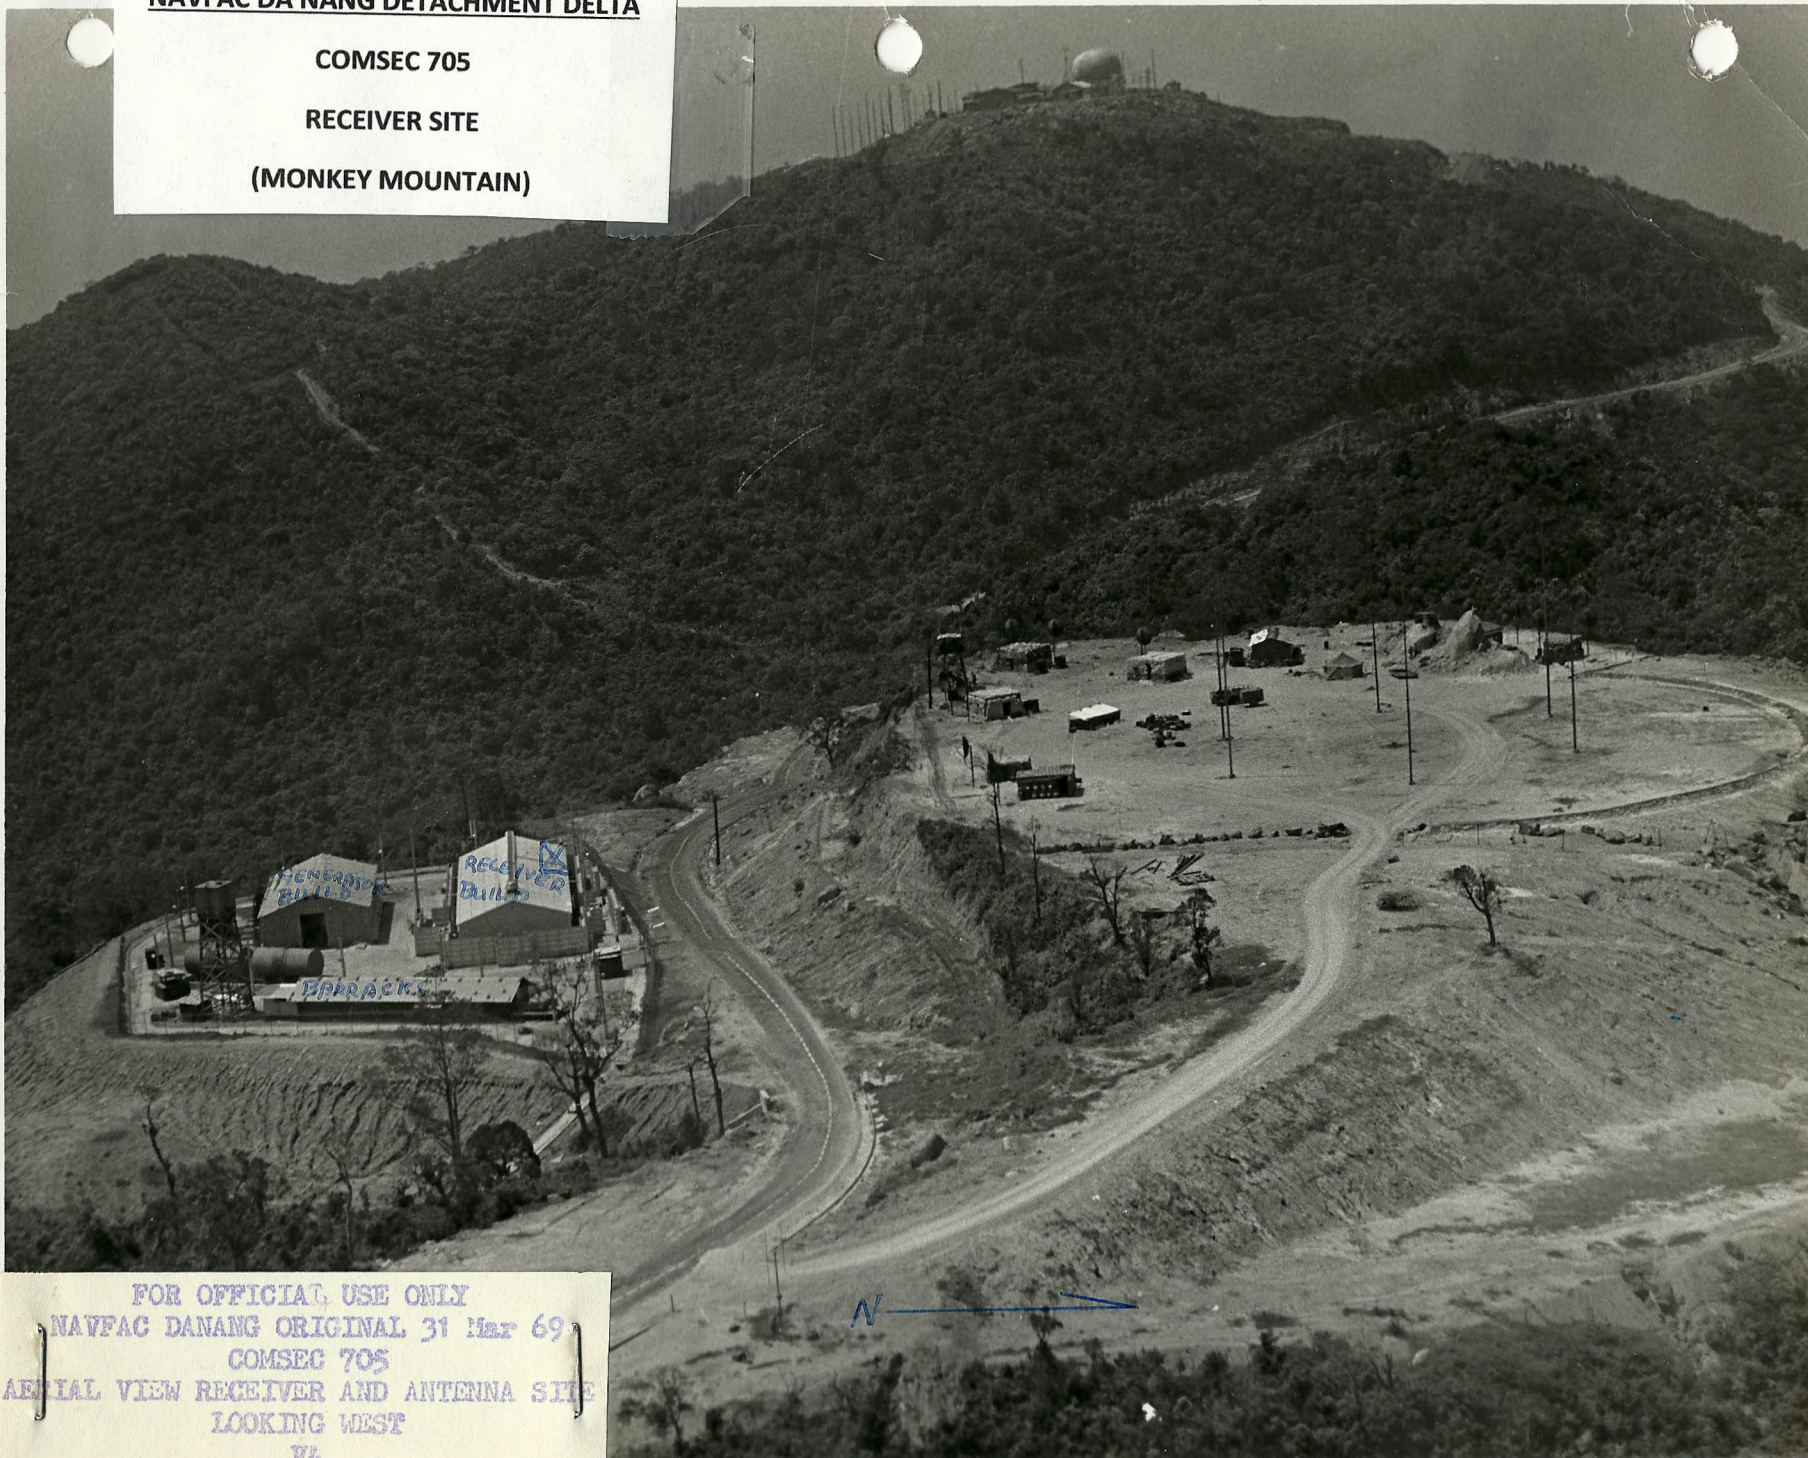

NAVFAC DA NANG DETACHMENT DELTA

COMSEC 705

RECEIVER SITE

(MONKEY MOUNTAIN)

FOR OFFICIAL USE ONLY

NAVFAC DANANG ORIGINAL 31 Mar 69

COMSEC 705

AERIAL VIEW RECEIVER AND ANTENNA SITE

LOOKING WEST

V4